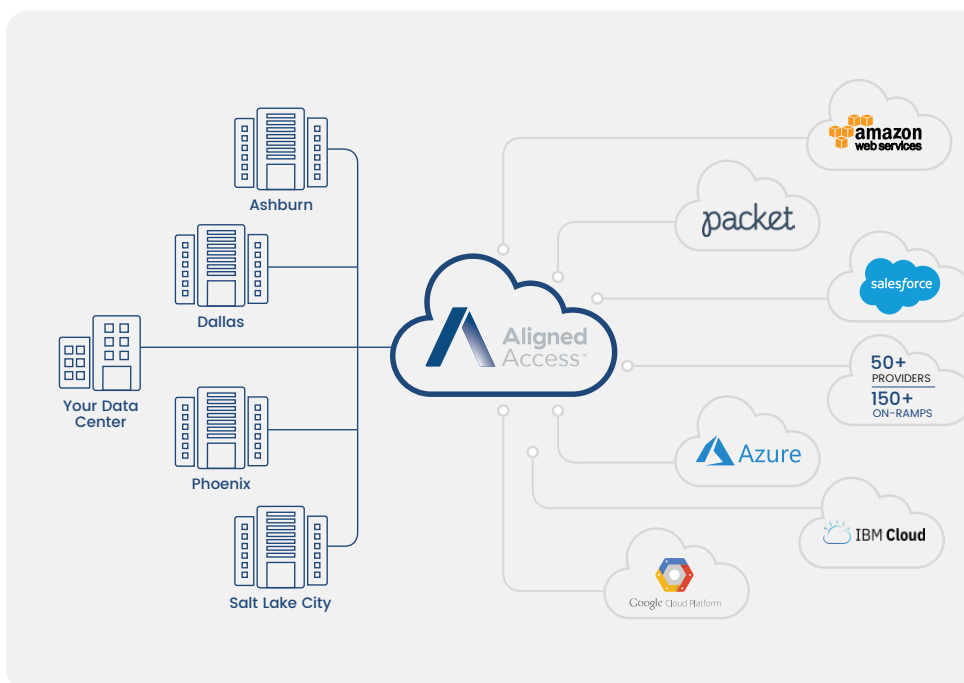

Source: Forbes

Aligned offers more flexible, scalable, secure and cost-effective connections to the cloud where and when you need them through Aligned Access.

Aligned Access also enables customers to seamlessly expand their reach and dynamically connect to customers and partners; IT service and network providers; Internet Exchange (IX) platforms; and Internet Service Providers (ISPs) found within our data centers, as well as beyond them.

Reach

Aligned data centers provide on-ramps to major cloud providers, as well as connections from customer facilities or managed infrastructure, to and between Aligned data center locations

Agility

Flexible connections and scalable bandwidth as your business and workload grows and changes

Simplified Management

Eliminate complex configuration and lengthy provisioning as well as multiple contracts and SLAs

Aligned Access Solutions

Intelligent infrastructure, combined with incrementally scalable technology, allows us to more dynamically meet customer needs. Aligned Access solutions combine cloud, connectivity and colocation to suit the needs of your company. Our adaptable infrastructure and intuitive, Software-defined Network (SDN) seamlessly adapt to your hybrid IT needs.

Aligned Cloud Access

Secure, private and cost-effective hosted or dedicated direct connectivity to leading CSPs. Services can be provisioned from 1Gbps to 100 Gbps instantly from Aligned Energy's data centers in Ashburn, Dallas, Phoenix and Salt Lake City.